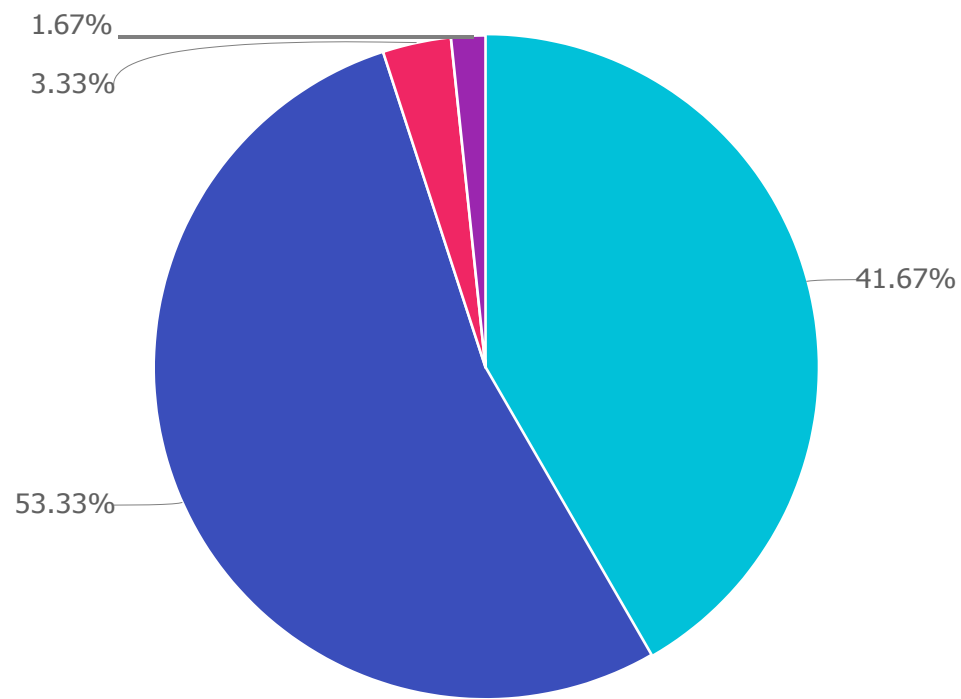

**Robert Blair Parents Survey  
January 2019**

49 Completed Responses  

---

11 Partial Responses

Q1

## My child is happy at this school

Answered: 60 Skipped: 0

● Strongly Agree ● Agree ● Disagree ● Strongly Disagree ● Don't Know

Choices	Response percent	Response count
Strongly Agree	41.67%	25
Agree	53.33%	32
Disagree	3.33%	2
Strongly Disagree	1.67%	1
Don't Know	0.00%	0