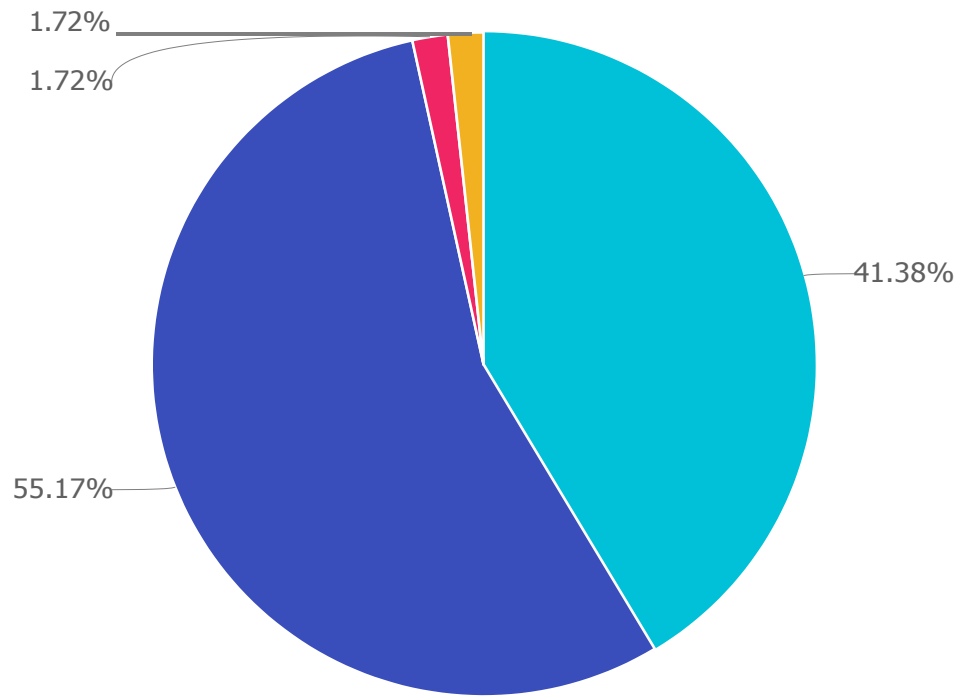

Q2

My child feels safe at this school

Answered: 58 Skipped: 2

● Strongly Agree ● Agree ● Disagree ● Strongly Disagree ● Don't Know

Choices	Response percent	Response count
Strongly Agree	41.38%	24
Agree	55.17%	32
Disagree	1.72%	1
Strongly Disagree	0.00%	0
Don't Know	1.72%	1