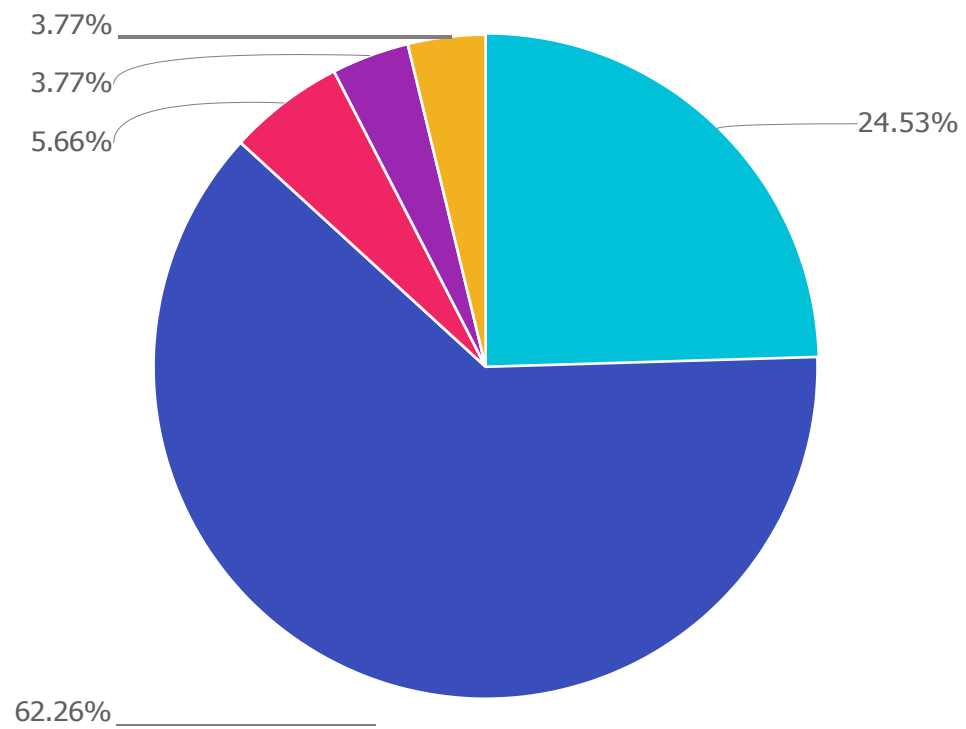

Q 10

This school responds well to any concerns I raise

Answered: 53 Skipped: 7

● Strongly Agree ● Agree ● Disagree ● Strongly Disagree ● Don't Know

Choices	Response percent	Response count
Strongly Agree	24.53%	13
Agree	62.26%	33
Disagree	5.66%	3
Strongly Disagree	3.77%	2
Don't Know	3.77%	2