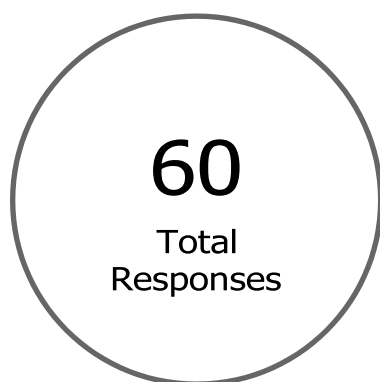

**Robert Blair Parents Survey  
January 2019**

49 Completed Responses  

---

11 Partial Responses

Q1

## My child is happy at this school

Answered: 60 Skipped: 0

● Strongly Agree ● Agree ● Disagree ● Strongly Disagree ● Don't Know

Choices	Response percent	Response count
Strongly Agree	41.67%	25
Agree	53.33%	32
Disagree	3.33%	2
Strongly Disagree	1.67%	1
Don't Know	0.00%	0